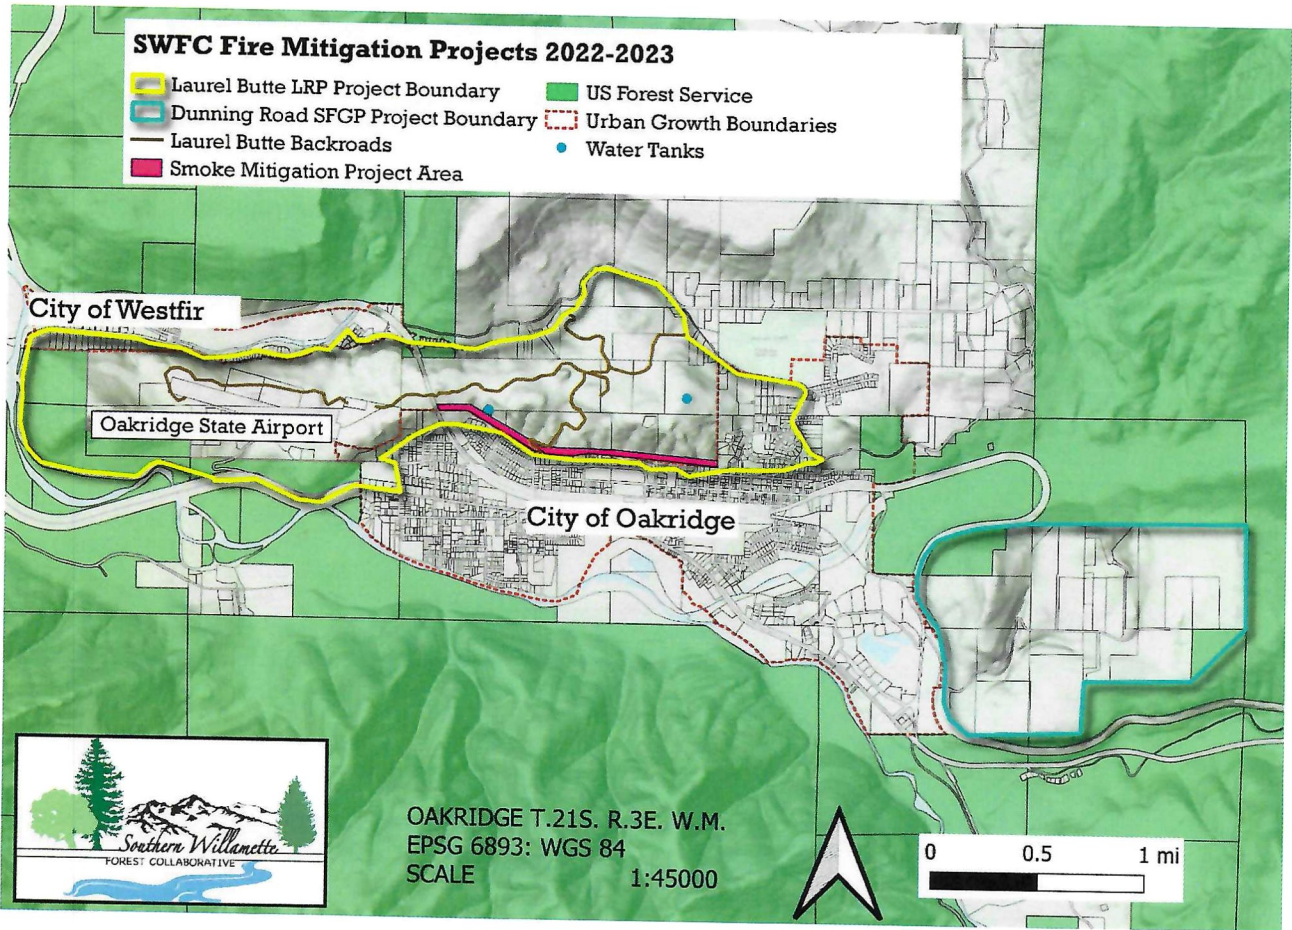

### SWFC Fire Mitigation Projects 2022-2023

- Laurel Butte LRP Project Boundary
- Dunning Road SFGP Project Boundary
- Laurel Butte Backroads
- Smoke Mitigation Project Area
- US Forest Service
- Urban Growth Boundaries
- Water Tanks

OAKRIDGE T.21S. R.3E. W.M.  
EPSG 6893: WGS 84  
SCALE 1:45000